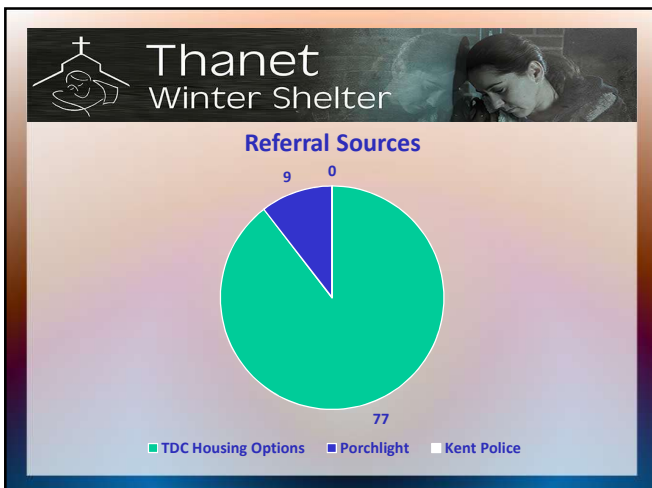

# Thanet Winter Shelter Statistics at a Glance

Thanet Winter Shelter

## VOLUNTEER INFORMATION

- Number of Shifts: 2295
- Number of Volunteer Hours: 9295
- Supporting Thanet Churches: 39
- Evening Meals: 1519
- Breakfasts: 1249

**Thanet Winter Shelter**

**Guest's Comments**