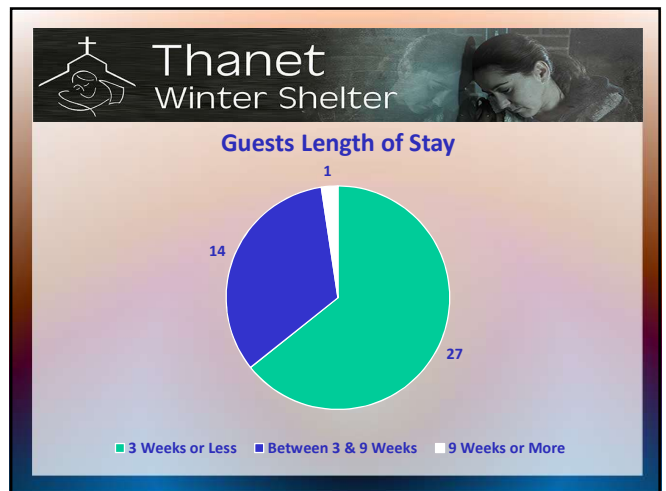

# Thanet Winter Shelter Statistics at a Glance

Thanet Winter Shelter

## VOLUNTEER INFORMATION

- Number of Shifts: 2295
- Number of Volunteer Hours: 9295
- Supporting Thanet Churches: 39
- Evening Meals: 1519
- Breakfasts: 1249

**Thanet Winter Shelter**

**Guest's Comments**