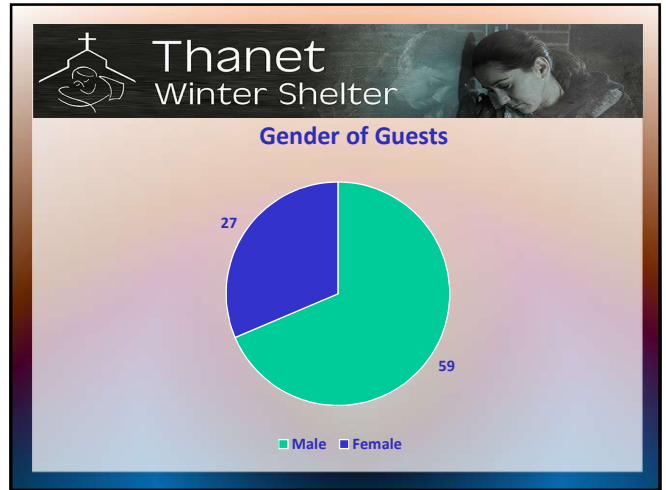

# Thanet Winter Shelter Statistics at a Glance

Thanet Winter Shelter

## VOLUNTEER INFORMATION

- Number of Shifts: 2295
- Number of Volunteer Hours: 9295
- Supporting Thanet Churches: 39
- Evening Meals: 1519
- Breakfasts: 1249

**Thanet Winter Shelter**

**Guest's Comments**