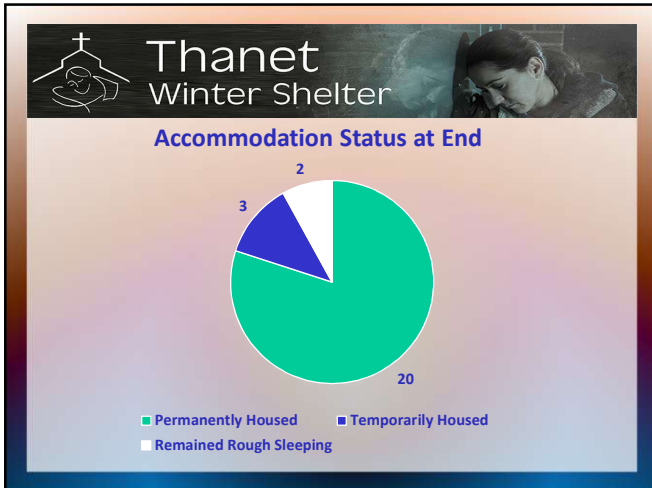

# Thanet Winter Shelter Statistics at a Glance

Thanet Winter Shelter

## VOLUNTEER INFORMATION

- Number of Shifts: 2295
- Number of Volunteer Hours: 9295
- Supporting Thanet Churches: 39
- Evening Meals: 1519
- Breakfasts: 1249

**Thanet Winter Shelter**

**Guest's Comments**