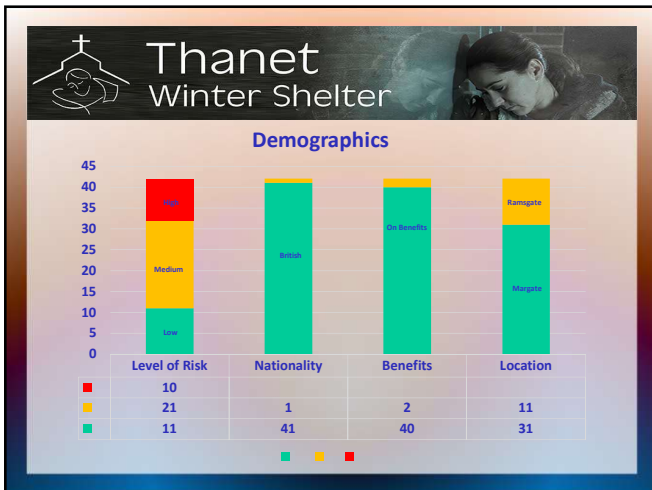

# Thanet Winter Shelter Statistics at a Glance

Thanet Winter Shelter

## VOLUNTEER INFORMATION

- Number of Shifts: 2295
- Number of Volunteer Hours: 9295
- Supporting Thanet Churches: 39
- Evening Meals: 1519
- Breakfasts: 1249

**Thanet Winter Shelter**

**Guest's Comments**