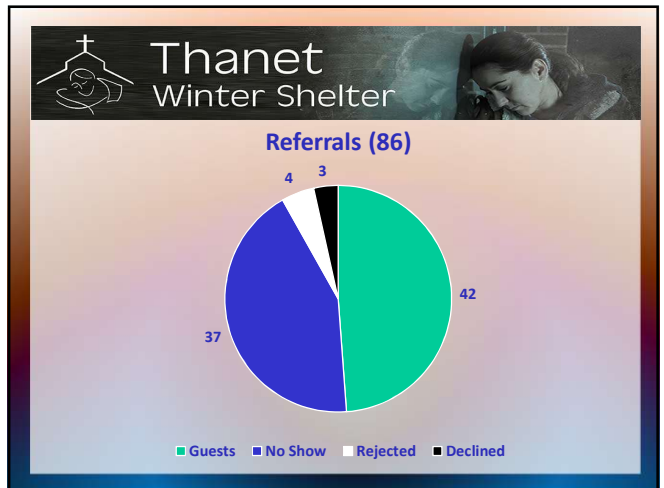

Thanet Winter Shelter

VOLUNTEER INFORMATION

- Number of Shifts: 2295
- Number of Volunteer Hours: 9295
- Supporting Thanet Churches: 39
- Evening Meals: 1519
- Breakfasts: 1249