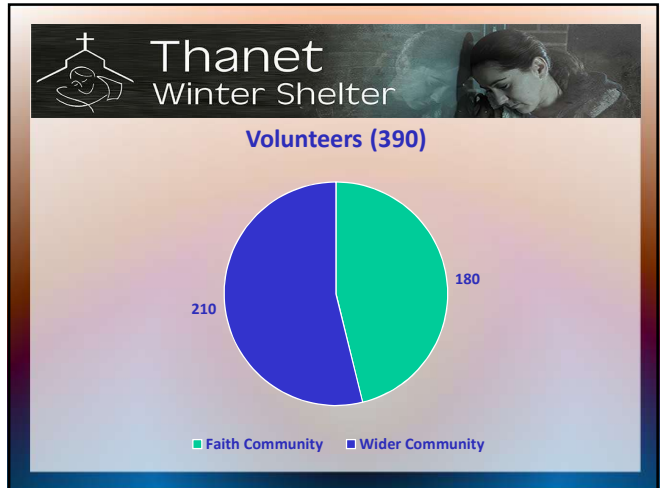

Thanet Winter Shelter

# Thanet Winter Shelter Statistics at a Glance

Thanet Winter Shelter

## VOLUNTEER INFORMATION

- Number of Shifts: 2295
- Number of Volunteer Hours: 9295
- Supporting Thanet Churches: 39
- Evening Meals: 1519
- Breakfasts: 1249

**Thanet Winter Shelter**

**Guest's Comments**