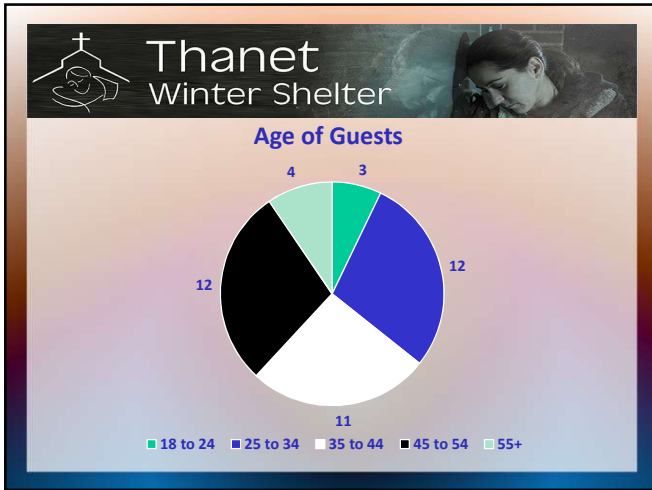

# Thanet Winter Shelter Statistics at a Glance

Thanet Winter Shelter

## VOLUNTEER INFORMATION

- Number of Shifts: 2295
- Number of Volunteer Hours: 9295
- Supporting Thanet Churches: 39
- Evening Meals: 1519
- Breakfasts: 1249

**Thanet Winter Shelter**

**Guest's Comments**