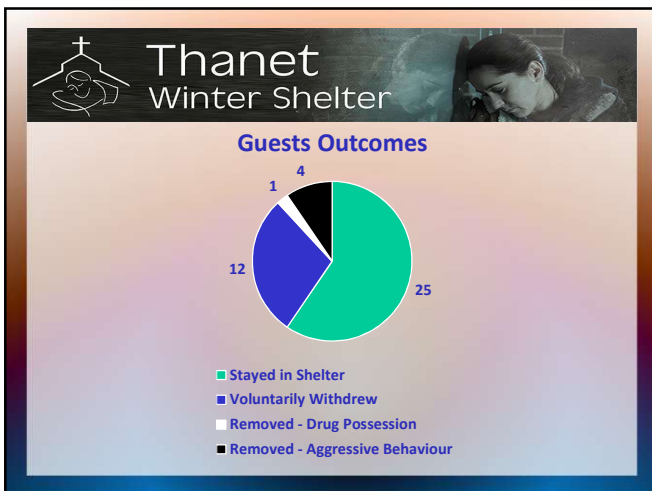

# Thanet Winter Shelter Statistics at a Glance

Thanet Winter Shelter

## VOLUNTEER INFORMATION

- Number of Shifts: 2295
- Number of Volunteer Hours: 9295
- Supporting Thanet Churches: 39
- Evening Meals: 1519
- Breakfasts: 1249

**Thanet Winter Shelter**

**Guest's Comments**